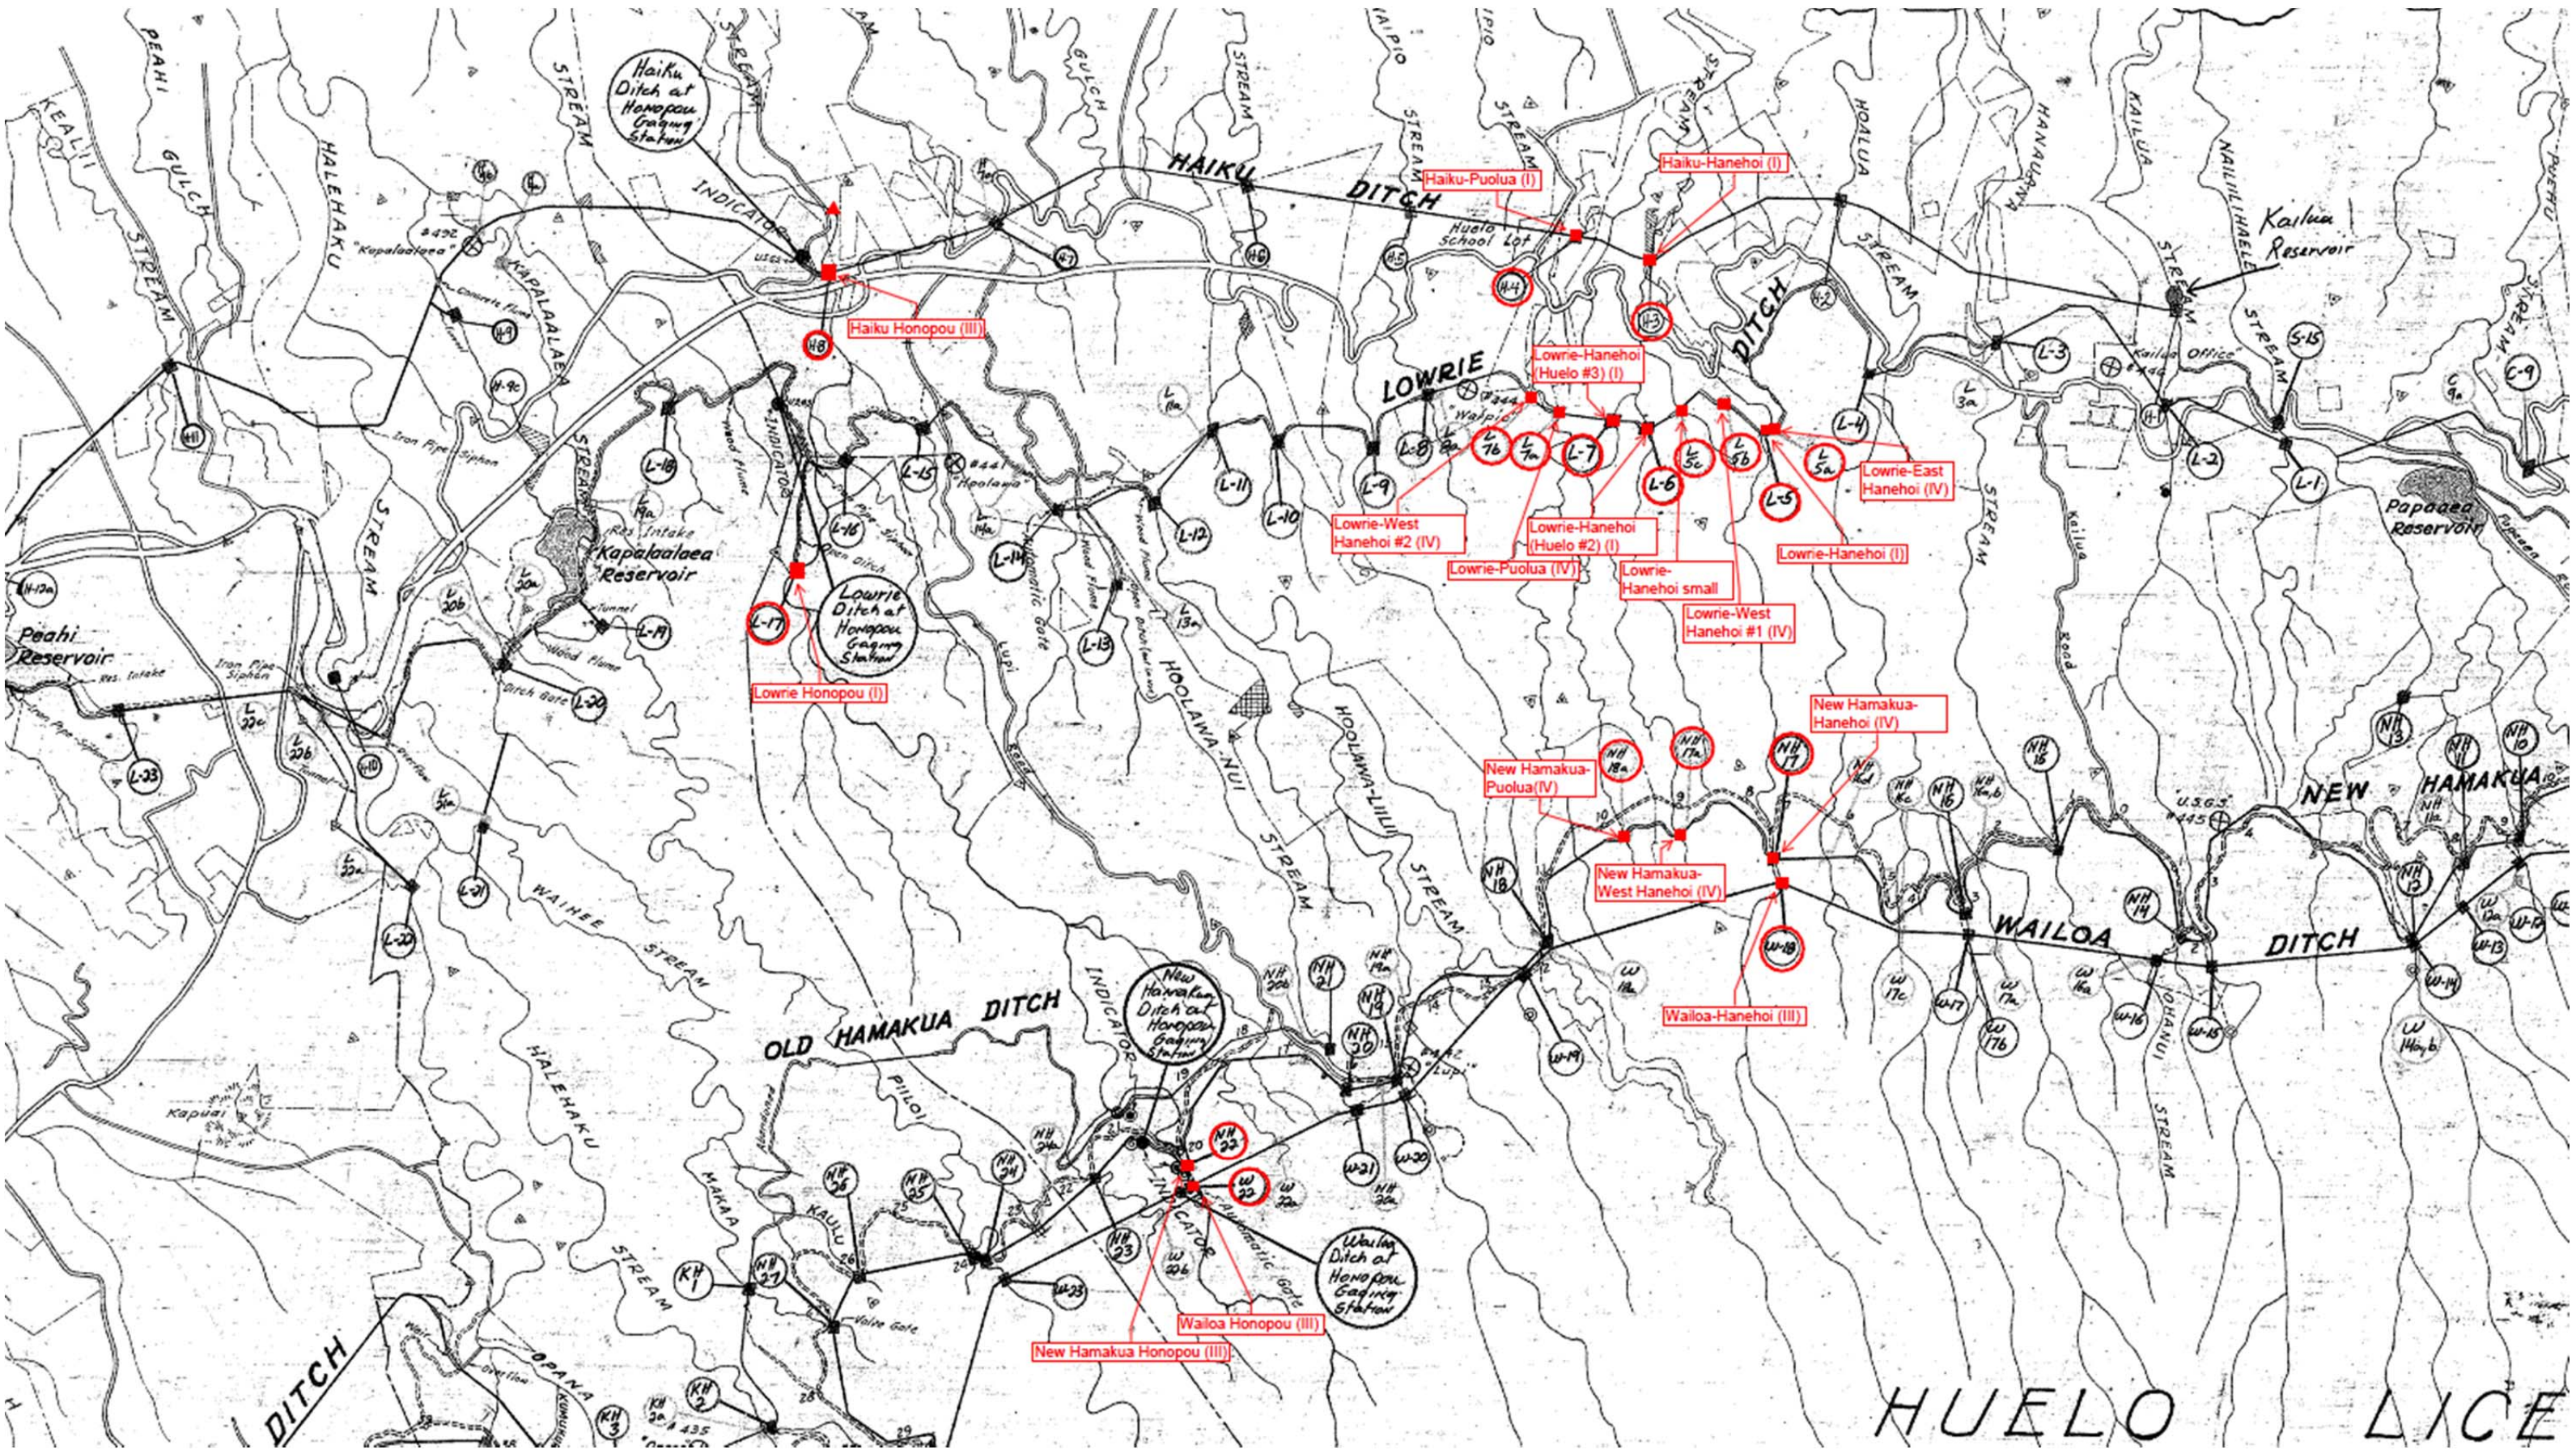

Piinaau / Palauhulu / Wailuanui / West Wailuaiki / East Wailuaiki / Kopiliula / Waiohue

Honopou / Hanehoi

Haiku Ditch at Honopou Gauging Station

Lowrie Ditch at Honopou Gauging Station

New Hamakua Ditch at Honopou Gauging Station

Lowrie-West Hanehoi #2 (IV)

New Hamakua-Puolua (IV)

Wailoa-Hanehoi (III)

HUELO

DICE