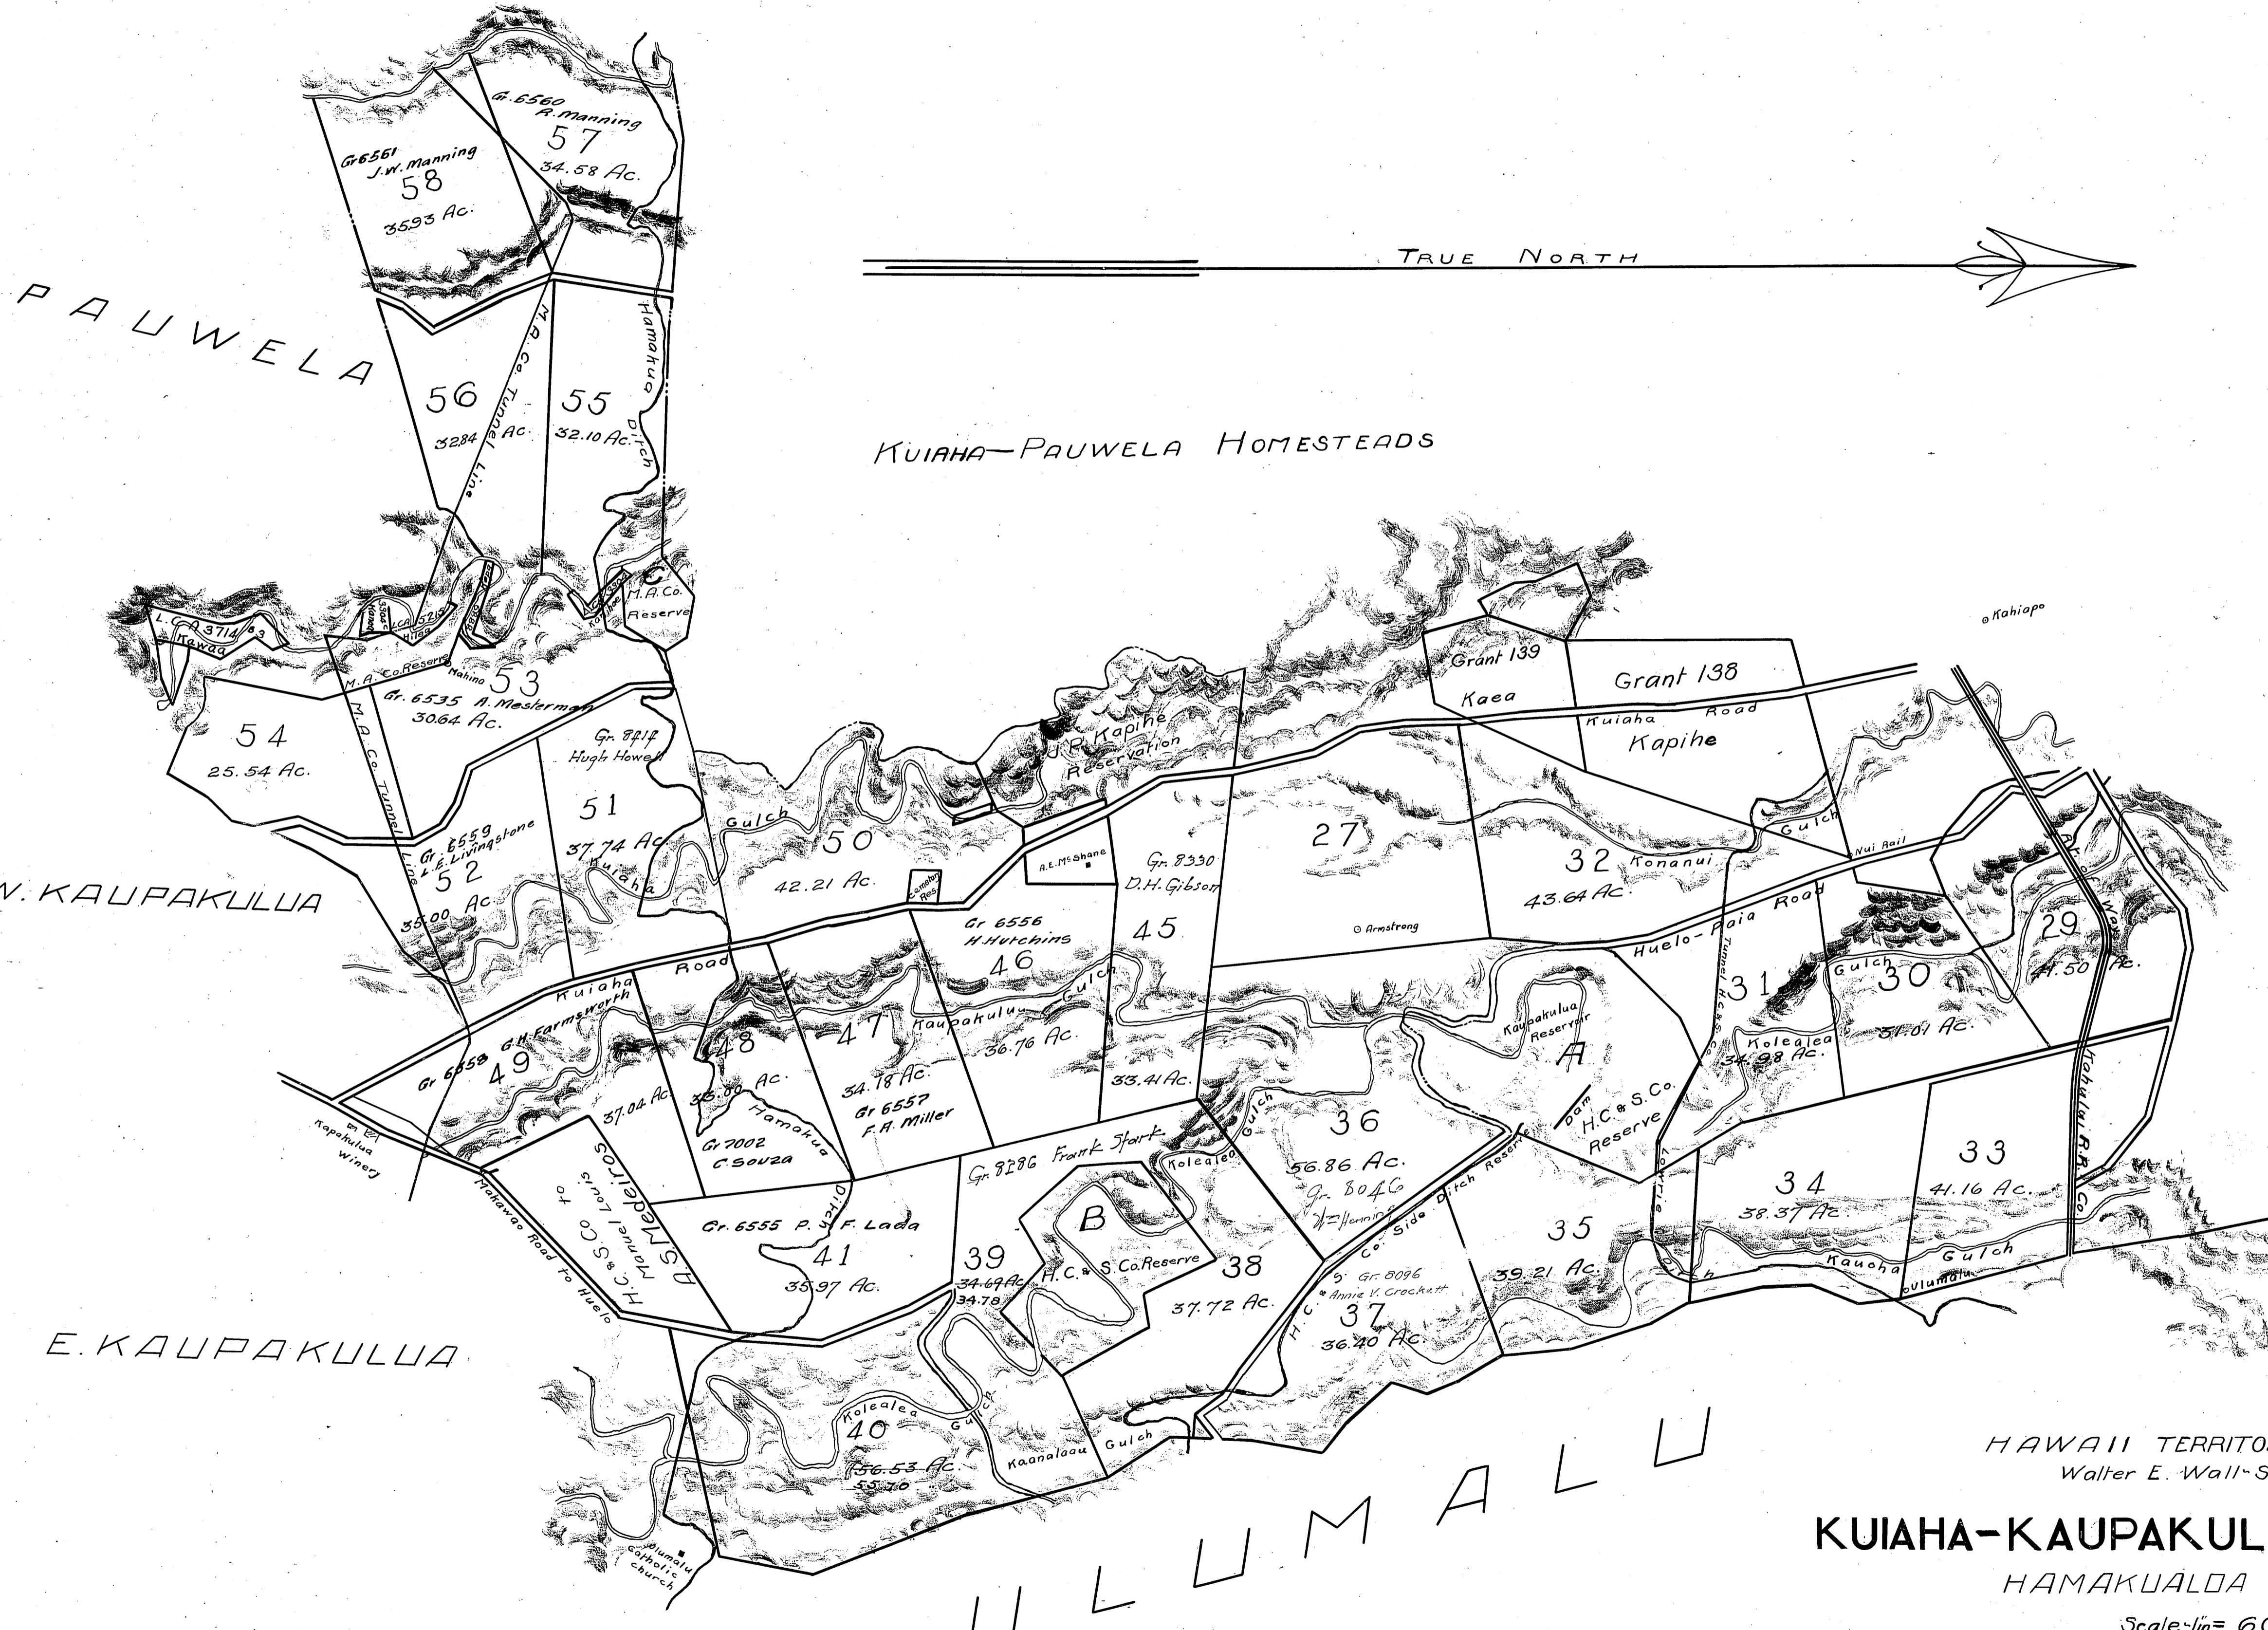

H A I K U I

KUIAHA-PAUWELA HOMESTEADS

HAWAII TERRITORY SURVEY
Walter E. Wall-Surveyor.

KUIAHA-KAUPAKULUA HOMESTEADS

HAMAKUALOA, MAUI

Scale: 1 in = 600 ft.

Survey and map by S.M. Kananui, May 1912.

Reduction by E.R. Tracy, June 1912.